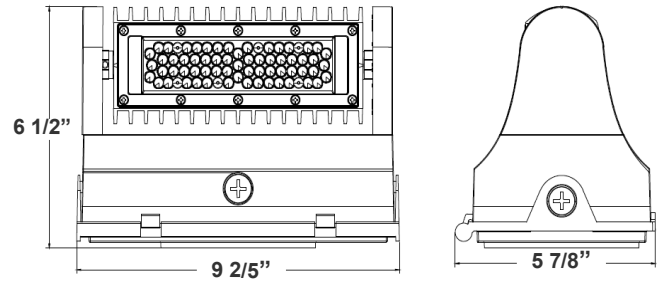

LW360 SERIES Outdoor Lighting

LW360-25W-30K-G2
LW360-25W-40K-G2
LW360-25W-50K-G2

Customer Name: _____
Project Name: _____
Note: _____ | Type: _____

6 1/2"(H) x 9 2/5"(W) x 5 7/8"(L)

Ideal for general site lighting, alleys, loading docks, doorway, pathway, and parking areas.

Features

- Three 1/2" Threaded Knockouts: 1 Bottom. 1 On Each Side
- Light Head rotates 350°
- Die-cast aluminum housing with powder coat finish (Dark Bronze or White)
- 7-Year Warranty

Technical Specifications

Electrical:

- Voltage: 120-277VAC 60Hz
- Wattage: 25W
- Power Factor: >0.95
- Efficacy: 130 LPW

Mechanical:

- Die-Cast Aluminum With Powder Coat Finish (Dark Bronze)
- Light Head rotates 350°
- Includes Mounting Hardware
- Operating Temperature: -40°F -104°F
- Five 1/2" Threaded Knockouts: 1 on Each Side, 1 on The Back
- 7-Year Warranty
- IP65, Suitable for Wet Locations