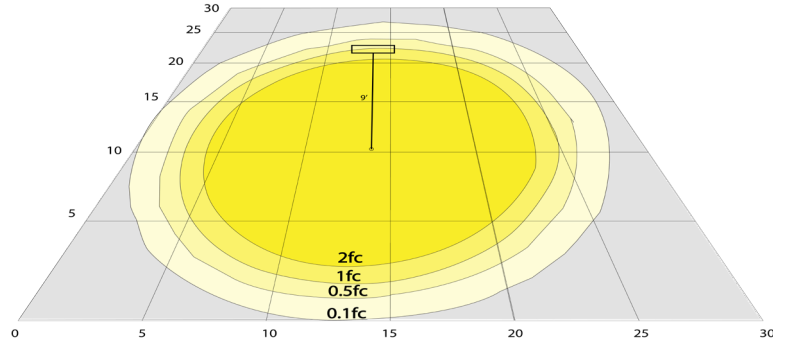

Lighting:

- TIR Optic Lens - TYPE II
- Dimmable: 0~10V Dimming
- Total Lumens: 3250LM
- Color Temperatures: 3000K/ 4000K/ 5000K
- Color Rendering Index: CRI ≥ 80
- Beam Angle: 60°
- Rated life: 70,000 Hrs

Photometrics: LW360-25W

BUG Rating: B2-U2-G0

Area 30'x 30' Mounting Height: 9'

Other Views:

Side View

Front View

Back View

Performance Table: LW360-25W