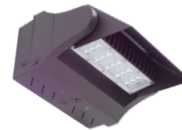

OPT-EM-LW360= EMERGENCY BACKUP BATTERY, BACK BOX

OPT-SEN-LW360-3MRLV-5= PROGRAMMABLE MICROWAVE BI-LEVEL

OPT-CLR-85= COLOR PAINT

OPT-LW360-PC-B = PHOTOCELL 120-277V

WEC-8RC = OPTIONAL REMOTE

ACCESSORY:

LW360-SH1