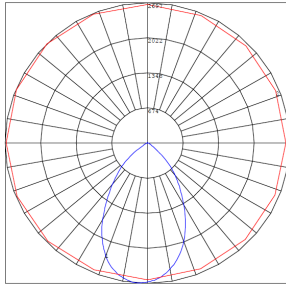

Photometrics: LW360-25W

BUG Rating: B2-U2-G0

Area 30'x 30' Mounting Height: 9'

Other Views:

Side View

Front View

Back View

Performance Table: LW360-25W