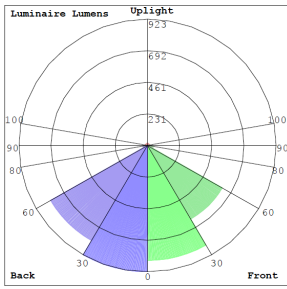

Lighting:

- TIR Optic Lens - TYPE II
- Dimmable: 0~10V Dimming
- Total Lumens: 3250LM
- Color Temperatures: 3000K/ 4000K/ 5000K
- Color Rendering Index: CRI ≥ 80
- Beam Angle: 60°
- Rated life: 70,000 Hrs

Photometrics: LW360-25W

BUG Rating: B2-U2-G0

Area 30'x 30' Mounting Height: 9'

Other Views:

Side View

Front View

Back View

Performance Table: LW360-25W